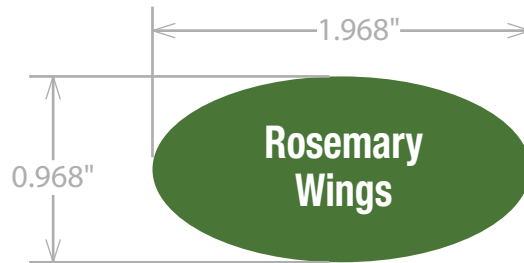

Rosemary Wings
Labels per roll: 500
Rolls per case: 24

WIND DIRECTION 

SPECIALTY PRINTING
 CONVERTING BETTER IDEAS

4 Thompson Rd. • East Windsor, CT 06088 • M: 860.623.8870 • F: 860.623.8861

Customer: **Food Lion** Date: **02/08/17**
 Job ID: **FL1024** Rev:
 Label Size: **.968** W x **1.968** H CR:
 Approval: _____ Date: _____