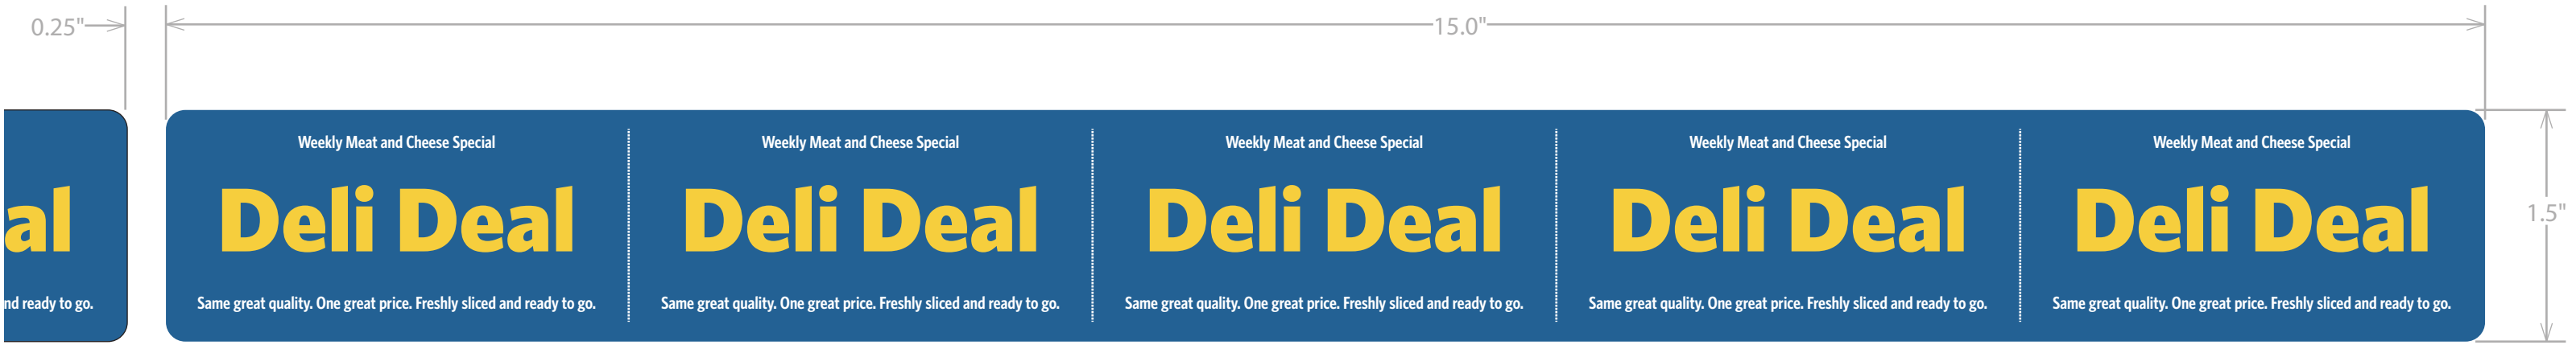

**Deli Deal**  
**Labels per roll: 350**  
**Rolls per case: 10**

WIND DIRECTION 

 <b>SPECIALTY PRINTING</b> CONVERTING BETTER IDEAS <small>4 Thompson Rd. • East Windsor, CT 06088 • M: 860.623.8870 • F: 860.623.8861</small>	<b>- THIS PROOF MAY NOT DISPLAY OR PRODUCE ACCURATE COLOR MATCH -</b> <small>Please review the design, copy and ink breakdown carefully. If any corrections are required, please make them on this sheet. Orders will not proceed without written approval. Your signature gives us permission to proceed with this design, tooling, and order.</small>	<b>Wind 3</b> 
	<b>Customer:</b> Food Lion <b>Date:</b> 01/20/20 <b>Job ID:</b> FL1062 <b>Rev:</b> <b>Label Size:</b> 15 W x 1.5 H CR: .125 <b>Approval:</b> _____ <b>Date:</b> _____	