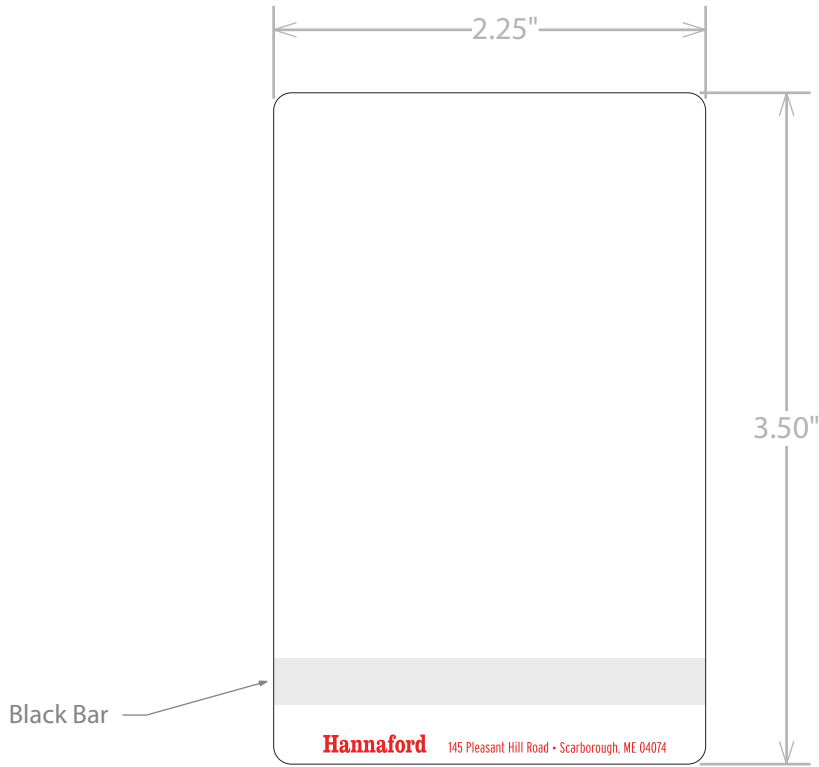

Hobart Ultima 3.5"
Labels per roll: 2300
Rolls per case: 5

W
I
N
D
I
R
E
C
T
I
O
N
↓

SP **SPECIALTY PRINTING**
 CONVERTING BETTER IDEAS
 4 Thompson Rd. • East Windsor, CT 06088 • M: 860.623.8870 • F: 860.623.8861

Customer: **Hannaford** Date: **09/29/16**
 Job ID: **HANG05** Rev: _____
 Label Size: **2.25** W x **3.5** H CR: **.125**
 Approval: _____ Date: _____
 Approval: _____ Date: _____

Front: 

Back: 