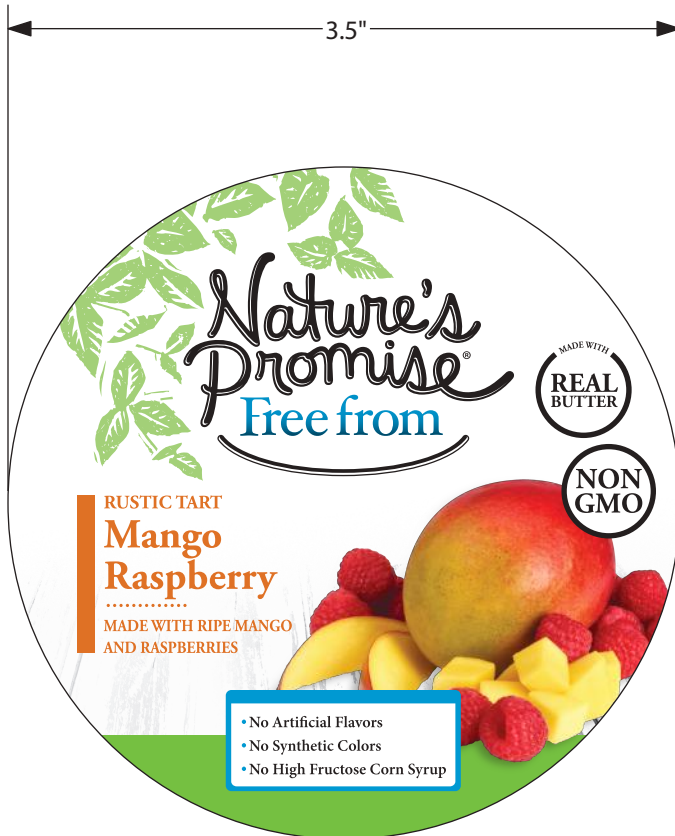

Nature's Promise Mango Raspberry

Labels per roll: 500

Rolls per case: 24

W
I
N
D
D
I
R
E
C
T
I
O
N
↓

SP SPECIALTY PRINTING
CONVERTING BETTER IDEAS
4 Thompson Rd. • East Windsor, CT 06088 • M: 860.623.8870 • F: 860.623.8861

Customer: Hannaford Date: 06/06/19
Job ID: HAN707 Rev: _____
Label Size: 3.5 W x 3.5 H CR: _____
Approval: _____ Date: _____

- THIS PROOF MAY NOT DISPLAY OR PRODUCE ACCURATE COLOR MATCH -
Please review the design, copy and ink breakdown carefully. If any corrections are required, please make them on this sheet. Orders will not proceed without written approval. Your signature gives us permission to proceed with this design, tooling, and order.