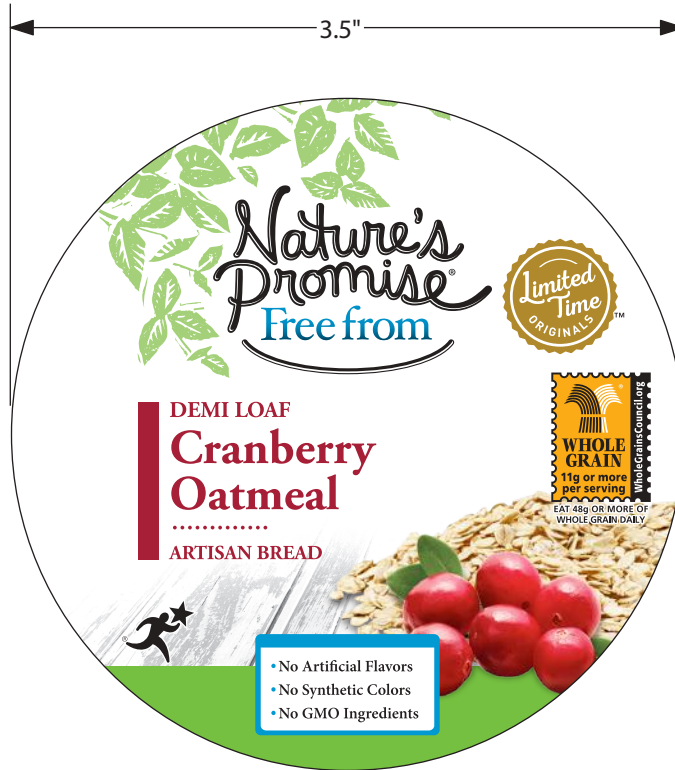

Nature's Promise Cranberry Oatmeal

Labels per roll: 500

Rolls per case: 24

WIND DIRECTION ↓

SP SPECIALTY PRINTING
CONVERTING BETTER IDEAS
4 Thompson Rd. • East Windsor, CT 06088 • M: 860.623.8870 • F: 860.623.8861