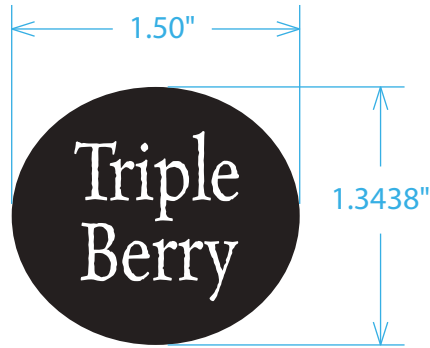

Triple Berry
Labels per roll: 500
Rolls per case: 20

WIND DIRECTION 

 **SPECIALTY PRINTING**
 CONVERTING BETTER IDEAS
 4 Thompson Rd. • East Windsor, CT 06088 • M: 860.623.8870 • F: 860.623.8861

- THIS PROOF MAY NOT DISPLAY OR PRODUCE ACCURATE COLOR MATCH -

Customer: Hannaford	Date: 04/18/16
Job ID: HB1152	Rev:
Label Size: 1.50 W x 1.3438 H	CR:
Approval: _____	Date: _____
Approval: _____	Date: _____

Front: 

Back:

Wind 3